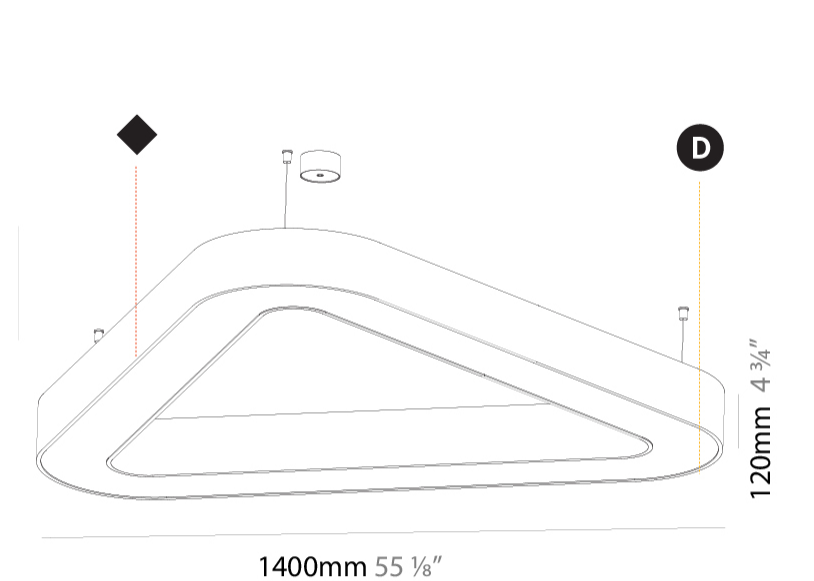

GENERAL

Series: Victory
Partner: Prolicht
Division: Architectural
Installation: Suspension
Product Type: Pendant
Mounting Location: Ceiling
Light Distribution: Direct

PHYSICAL

Shape: Abstract
Length (mm): 1400
Length (in): 55 1/8
Width (mm): 1400
Width (in): 55 1/8
Height (mm): 120
Height (in): 4 3/4
Max. Overall Height (mm): 2120
Max. Overall Height (in): 83 7/16
Weight (kg): 13.892
Weight (lbs): 30.56
Diffuser: [PMMA - Opal or Micro-Prism](#)
Fixture Finish: [SSR / BKV / CWI / CRY / HAB / UFT / ITA / RUA / FTG / MYG / LOD / PUS / FRO / FUP / KIA / POP / BLS / SPG / MEY / GOH / CHC / COM / ABZ / JAG / OBR / MOS / ROR](#)
Fixture Material: [PMMA / Aluminum](#)

ELECTRICAL

Lamp Type: LED (Zhaga Standard)
Input Wattage (W): 60
Total Output Wattage (W): 48 / 38.4 (3500K)
Dimming: [Non-Dimming / Phase Dimming (120Vac only) / 0-10V Dimming](#)
Driver Included: Yes
Driver Location: Integrated
Driver Type: Constant Current - 120 / 277Vac
Driver Class: Class 2
Input Voltage (V): 120 - 277
Constant Current (MA): 350 / 1200 (3500K)

LED

[Color Temperature (°K): 3000 / 3500 / 4000](#)
Max. Delivered Lumen (lm): 5540 / 5733 / 5850
CRI: >80 CRI
Efficiency (%): 0.65
Lamp Life (hrs): 50000

OPTICAL

RATINGS AND CERTIFICATIONS

Certified By: Certified for North American Standards
IP rating: IP20