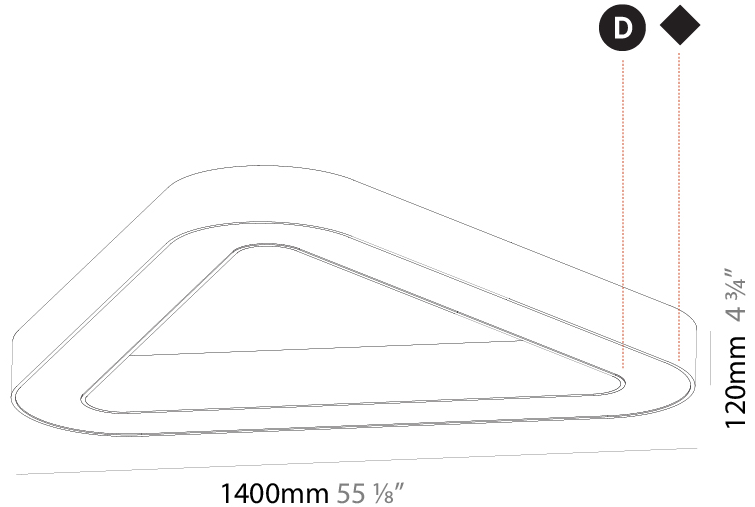

1. To build a product code in our configurator select the specify button on the base model # product page
2. To build a manual product code on this datasheet choose from the options listed below in blue font and add the suffix to the base model #

GENERAL

Series: Victory
Partner: Prolicht
Division: Architectural
Installation: Surface
Product Type: Ceiling Surface
Mounting Location: Ceiling
Light Distribution: Direct

PHYSICAL

Shape: Abstract
Length (mm): 1400
Length (in): 55 1/8
Width (mm): 1400
Width (in): 55 1/8
Height (mm): 120
Height (in): 4 3/4
Weight (kg): 15.2
Weight (lbs): 33.51
Diffuser: PMMA - Opal or Micro-Prism
Fixture Finish: SSR / BKV / CWI / CRY / HAB / UFT / ITA / RUA / FTG / MYG / LOD / PUS / FRO / FUP / KIA / POP / BLS / SPG / MEY / GOH / CHC / COM / ABZ / JAG / OBR / MOS / ROR
Fixture Material: PMMA / Aluminum

ELECTRICAL

Lamp Type: LED (Zhaga Standard)
Input Wattage (W): 60
Total Output Wattage (W): 48 / 38.4 (3500K)
Dimming: Non-Dimming / Phase Dimming (120Vac only) / 0-10V Dimming
Driver Included: Yes
Driver Location: Integrated
Driver Type: Constant Current - 120 / 277Vac
Driver Class: Class 2
Input Voltage (V): 120 - 277
Constant Current (MA): 350 / 1200 (3500K)

LED

Color Temperature (°K): 3000 / 3500 / 4000
Max. Delivered Lumen (lm): 5540 / 5733 / 5850
CRI: >80 CRI
Efficiency (%): 65
Lamp Life (hrs): 50000

OPTICAL

RATINGS AND CERTIFICATIONS

Certified By: Certified for North American Standards
IP rating: IP20